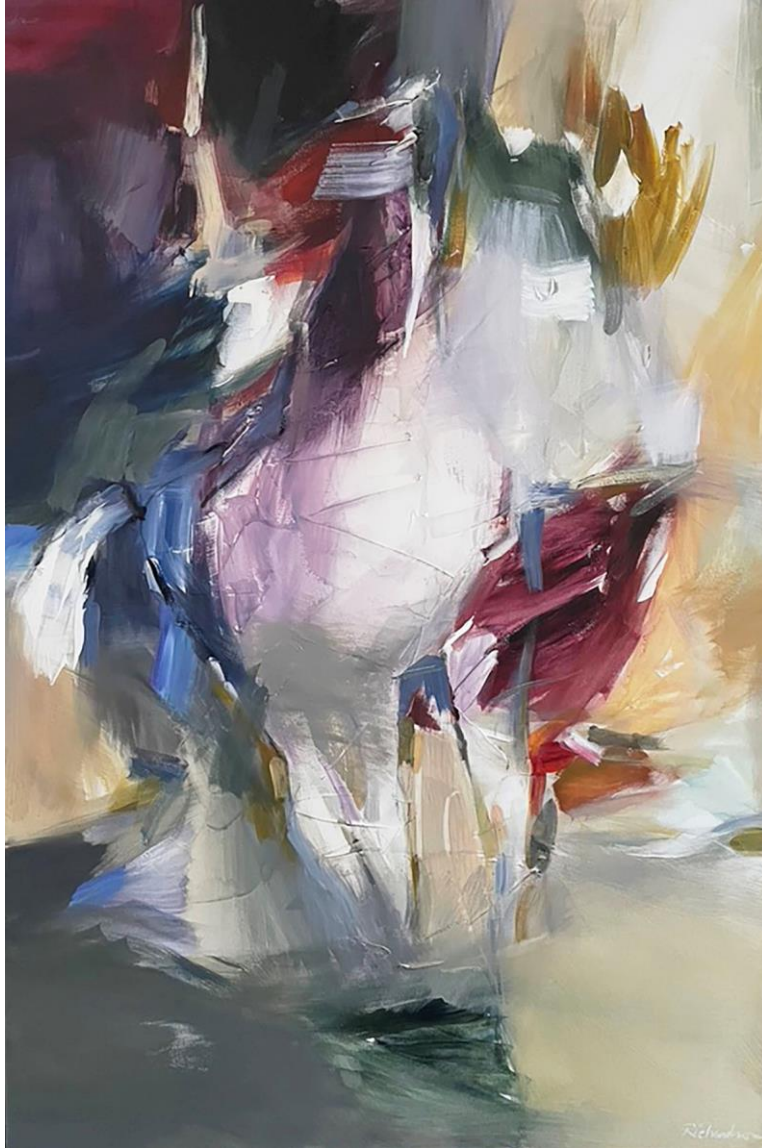

Ventana Fine Art

400 Canyon Road, Santa Fe, New Mexico 87501
(505) 983-8815 (800) 746-8815
www.ventanafineart.com

Jean Richardson
Tailwind 60" x 40"
Item #22660 Acrylic \$5,200