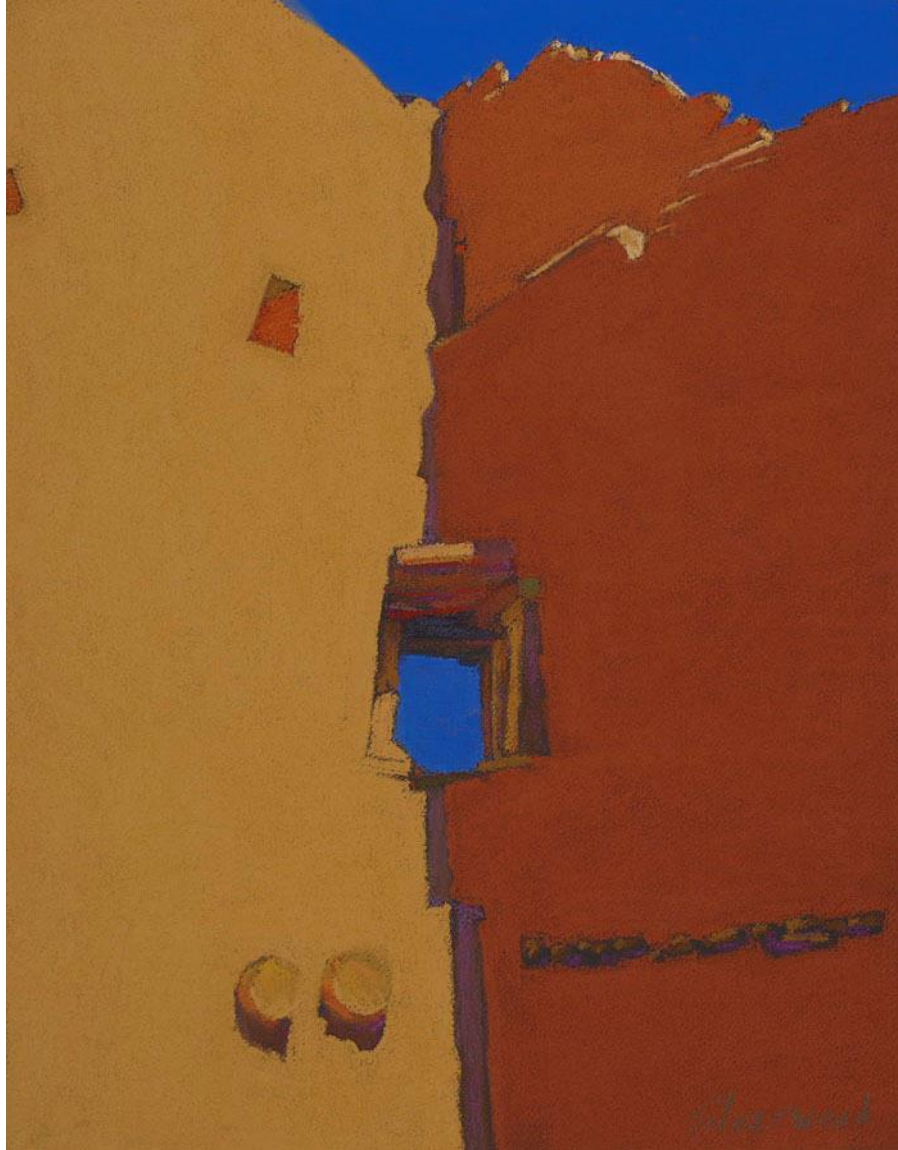

# Ventana Fine Art

400 Canyon Road, Santa Fe, New Mexico 87501  
(505) 983-8815 (800) 746-8815  
[www.ventanafineart.com](http://www.ventanafineart.com)

**Mary Silverwood**  
**Chaco Series No. 9 ed of 65 24" x 20"**  
**Item #15936 Giclee Framed \$1,200**