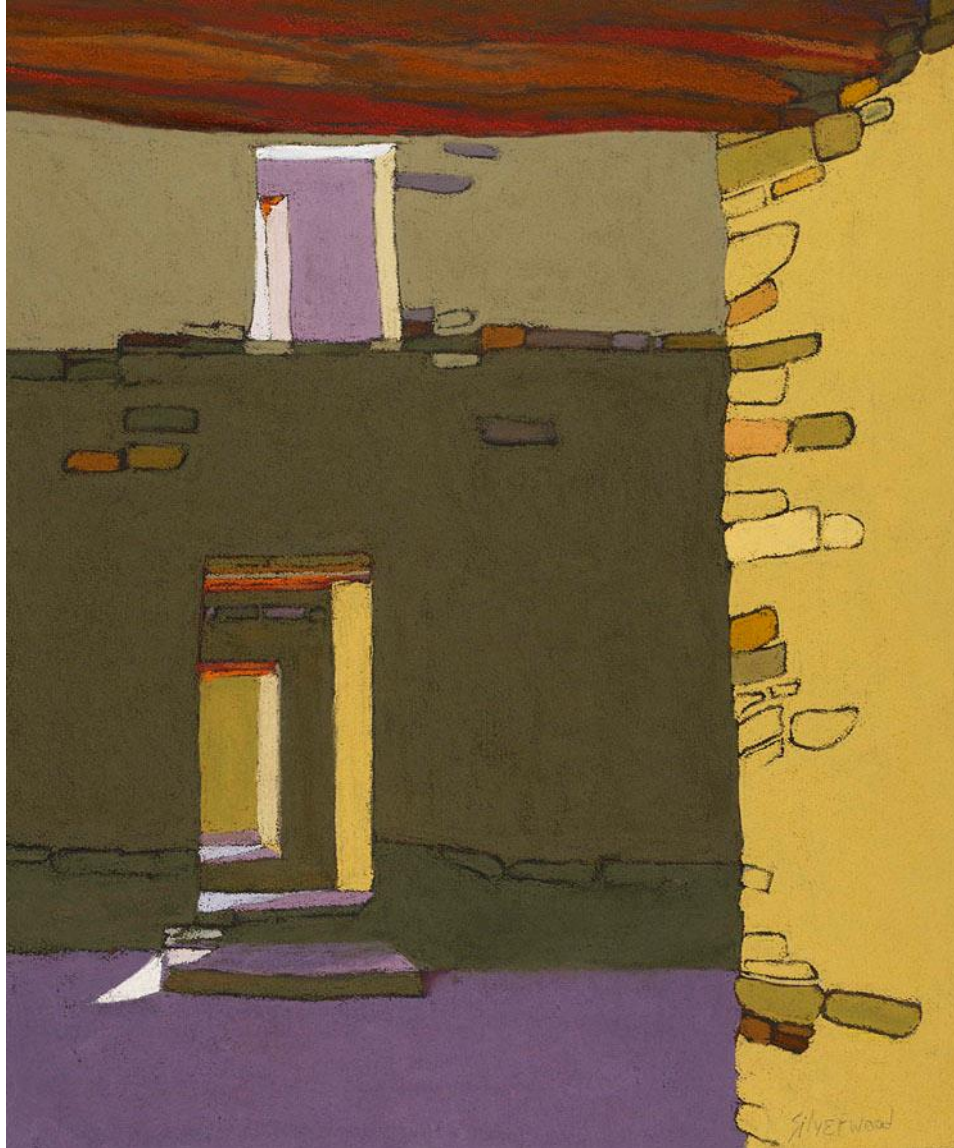

# Ventana Fine Art

400 Canyon Road, Santa Fe, New Mexico 87501  
(505) 983-8815 (800) 746-8815  
[www.ventanafineart.com](http://www.ventanafineart.com)

Mary Silverwood  
Chaco Series No. 75 ed of 65 24" x 20"  
Item #18918 Giclee Framed \$1,200