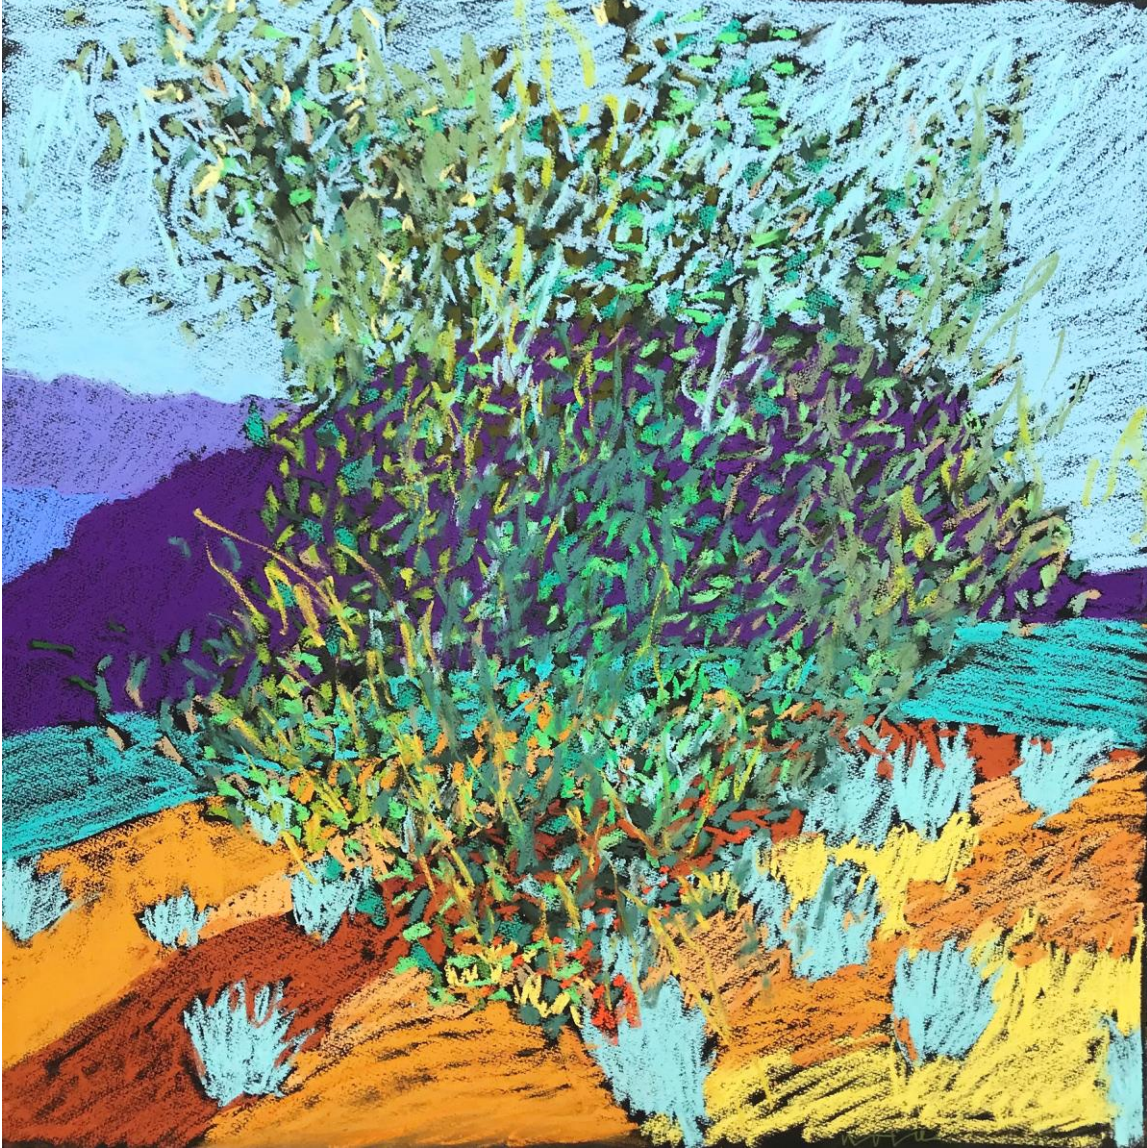

Ventana Fine Art

400 Canyon Road, Santa Fe, New Mexico 87501
(505) 983-8815 (800) 746-8815
www.ventanafineart.com

Marshall Noice
Lone Juniper, Black Mesa 30" x 30"
Item #22849 Pastel \$4,400